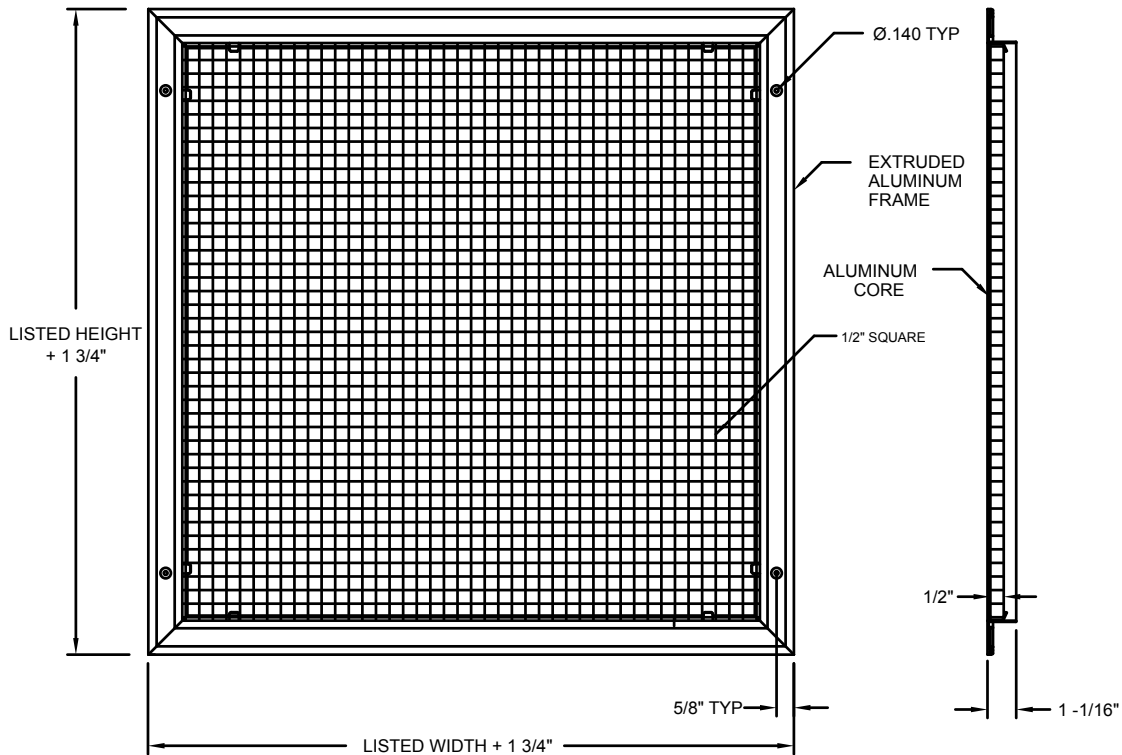

- Description**
- Constructed of Aluminum
 - Extruded Frame
 - Square Core Design
 - 1/2" x 1/2" x 1/2" Core Design
 - Available in Mill Finish
 - White finish Standard

Project Details	Submitted by:	ECGE Series Egg Crate Grille Extruded
Job Title:		
Location:		
Architect:		
Engineer:		
Contractor:	Date:	SD-ECGE-01